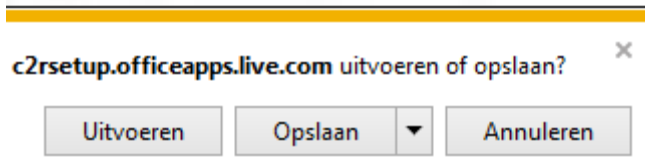

Daarna verschijnt deze pop-up:

Kies voor Uitvoeren. Office365 wordt nu geïnstalleerd op de computer.

De leerlingen en hun ouders kunnen nu gebruik maken van e-mail, agenda, Word, Excel en PowerPoint.

Office365 op mobiele telefoon

De leerlingen kunnen Office365 ook als app gratis op een mobiele telefoon downloaden:

Zoek in de App Store van de mobiele telefoon naar Office365, download de app en volg stappen voor het installeren:

- Kies account 'Office365'
- Log in met de gebruikersnaam (bijv. PRO123456), de leerling wordt daarna doorgeleid naar de beveiligde omgeving van Unilogic. Vul daar het wachtwoord in en klik op aanmelden.
- De app is nu geïnstalleerd op de mobiele telefoon.